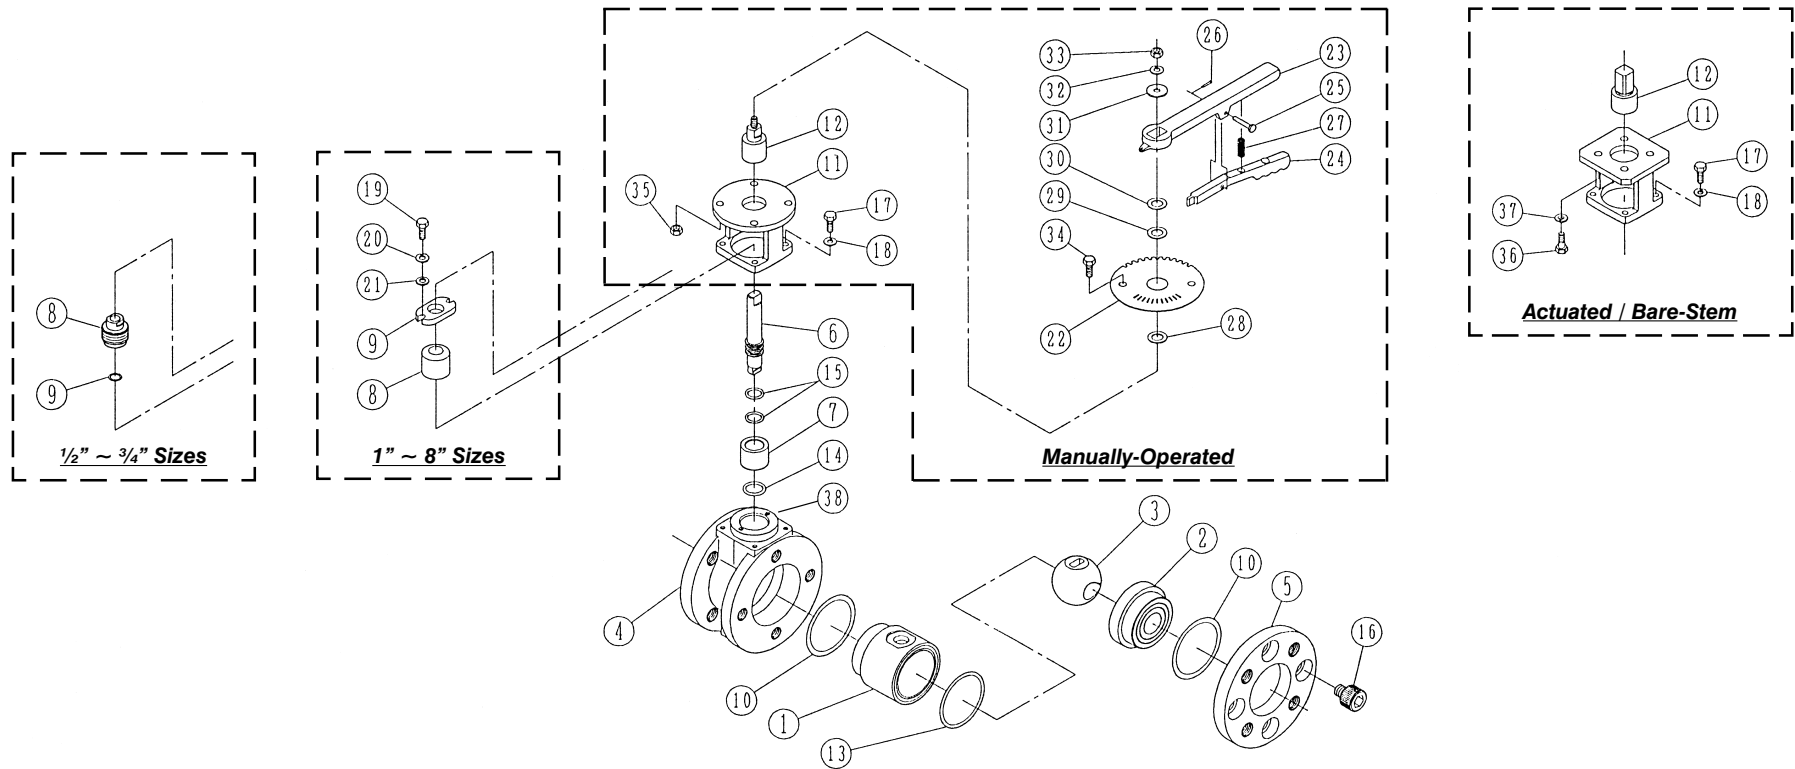

Cosmix Ball Valve Parts List

Parts List			
Part No.	Name	Material	Q'ty / Remarks
1	Body	Ceramic	1 ea
2	Socket	Ceramic	1 ea
3	Ball	Ceramic	1 ea
4	Housing	SS304	1 ea
5	Flange	SS304	1 ea
6	Stem	Hastelloy-C 22	1 ea
7	Packing Box	C-PTFE	1 ea
8	Gland Bushing	SS304	1 ea (1/2"~3/4" Sizes)
8	Gland Bushing	C-PTFE	1 ea (1"~8" Sizes)
9	Thrust Packing	PTFE	1 ea (1/2"~3/4" Sizes)
9	Gland Flange	SS304	1 ea (1"~8" Sizes)
10	Sheet Packing	PTFE	2 ea
11	Mounting Pad / Yoke	SS304	1 ea

Parts List (Continued)			
Part No.	Name	Material	Q'ty / Remarks
12	Coupling	SS304	1 ea
13	O-Ring 1	FPM	1 ea
14	O-Ring 2	FPM	1 ea
15	O-Ring 3	FPM	2 ea
16	Cap Bolt	SS304	4 ea (1/2" ~ 3" ANSI 150#) 8 ea (4" ~ 8" ANSI 150#)
17	Hex Bolt	SS304	4 ea
18	Lock Washer	SS304	4 ea
19	Hex Bolt	SS304	2 ea
20	Lock Washer	SS304	2 ea
21	Washer	SS304	2 ea
22	Indicator / Scale Plate	SS304	1 ea
23	Handle	Cast Aluminum	1 ea
24	Clutch Lever	Cast Aluminum	1 ea

Parts List (Continued)			
Part No.	Name	Material	Q'ty / Remarks
25	Pin	SS304	1 ea
26	Cotter Pin	SS304	1 ea
27	Spring	SS304	1 ea
28	Thrust Sheet	PTFE	1 ea
29	Thrust Sheet	PTFE	1 ea
30	Thrust Sheet	PTFE	1 ea
31	Washer	SS304	1 ea
32	Lock Washer	SS304	1 ea
33	Hex Nut	SS304	1 ea
34	Hex Bolt	SS304	1 ea
35	Hex Nut	SS304	1 ea
36	Hex Bolt	SS304	4 ea
37	Lock Washer	SS304	4 ea
38	Set Screw	SS304	1 ea (1/2"~3/4" Sizes)